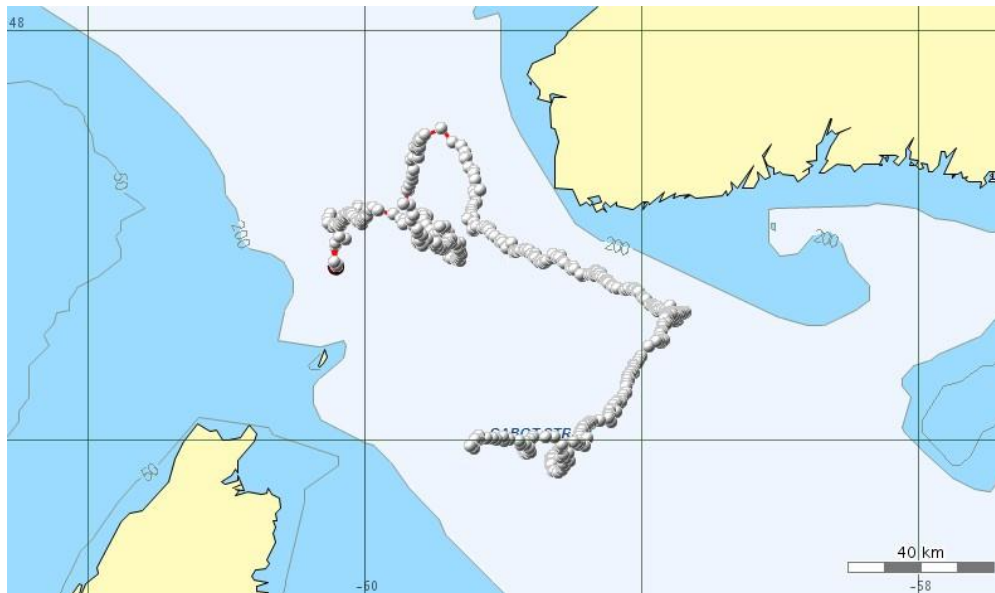

Current Satellite tag locations September 1, 2015 (9:30 am):

- 1.) Coordinates: 47°34'49" N and 60°07'06" W – This tag has stopped communicating with the satellite. The coordinates listed are the most recent prior to communication stopping.

- 2.) Coordinates: 47°54'53" N and 60°53'08" W - This tag has stopped communicating with the satellite. The coordinates listed are the most recent prior to communication stopping.

- 3.) Coordinates: 48°10'44" N and 63°49'29" W - This tag has stopped communicating with the satellite. The coordinates listed are the most recent prior to communication stopping.

- 4.) Coordinates: 48°10'48" N and 62°15'55" W - This tag has stopped communicating with the satellite. The coordinates listed are the most recent prior to communication stopping.

- 5.) Coordinates: $46^{\circ}13'05''$ N and $59^{\circ}57'53''$ W - This tag has stopped communicating with the satellite. The coordinates listed are the most recent prior to communication stopping.

- 6.) Coordinates: $47^{\circ}25'29''$ N and $60^{\circ}06'16''$ W

7.) Coordinates: 48°00'46" N and 62°37'26" W

8.) Coordinates: 46°41'56" N and 59°22'10" W

9.) Coordinates: 46°35'18" N and 61°45'59" W

Google Earth Image of all 4 satellite tags still transmitting: The ones located in the Sydney and Souris area have made it to land.