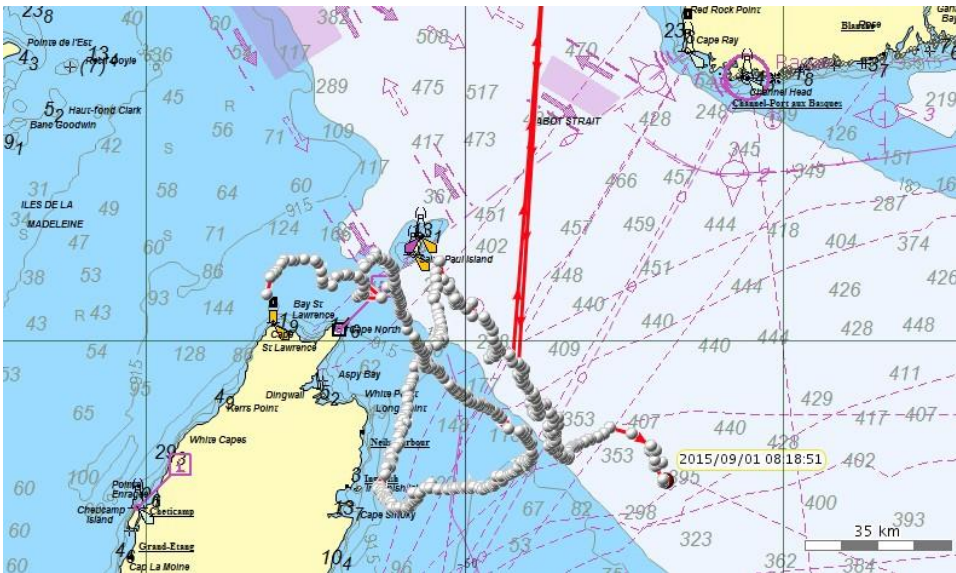

Current Satellite tag locations September 1, 2015 (9:30 am):

- 1.) Coordinates: 47°34'49" N and 60°07'06" W – This tag has stopped communicating with the satellite. The coordinates listed are the most recent prior to communication stopping.

- 2.) Coordinates: 47°54'53" N and 60°53'08" W - This tag has stopped communicating with the satellite. The coordinates listed are the most recent prior to communication stopping.

- 3.) Coordinates: 48°10'44" N and 63°49'29" W - This tag has stopped communicating with the satellite. The coordinates listed are the most recent prior to communication stopping.

- 4.) Coordinates: 48°10'48" N and 62°15'55" W - This tag has stopped communicating with the satellite. The coordinates listed are the most recent prior to communication stopping.

- 5.) Coordinates: $46^{\circ}13'05''$ N and $59^{\circ}57'53''$ W - This tag has stopped communicating with the satellite. The coordinates listed are the most recent prior to communication stopping.

- 6.) Coordinates: $47^{\circ}25'29''$ N and $60^{\circ}06'16''$ W

7.) Coordinates: 48°00'46" N and 62°37'26" W

8.) Coordinates: 46°41'56" N and 59°22'10" W

9.) Coordinates: 46°35'18" N and 61°45'59" W

Google Earth Image of all 4 satellite tags still transmitting: The ones located in the Sydney and Souris area have made it to land.