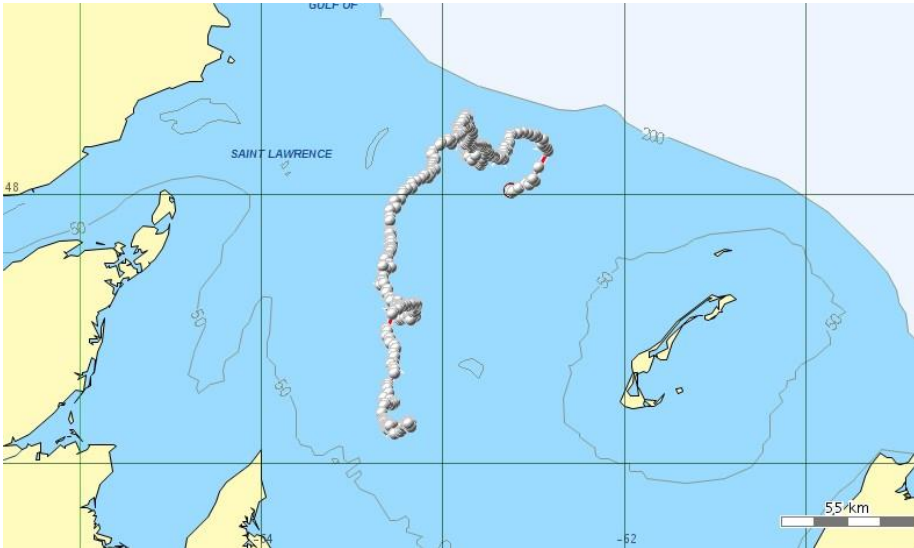

- 4.) Coordinates: 48°10'48" N and 62°15'55" W - This tag has stopped communicating with the satellite. The coordinates listed are the most recent prior to communication stopping.

- 5.) Coordinates: $46^{\circ}13'05''$ N and $59^{\circ}57'53''$ W - This tag has stopped communicating with the satellite. The coordinates listed are the most recent prior to communication stopping.

- 6.) Coordinates: $47^{\circ}25'29''$ N and $60^{\circ}06'16''$ W

7.) Coordinates: 48°00'46" N and 62°37'26" W

8.) Coordinates: 46°41'56" N and 59°22'10" W

9.) Coordinates: 46°35'18" N and 61°45'59" W

Google Earth Image of all 4 satellite tags still transmitting: The ones located in the Sydney and Souris area have made it to land.