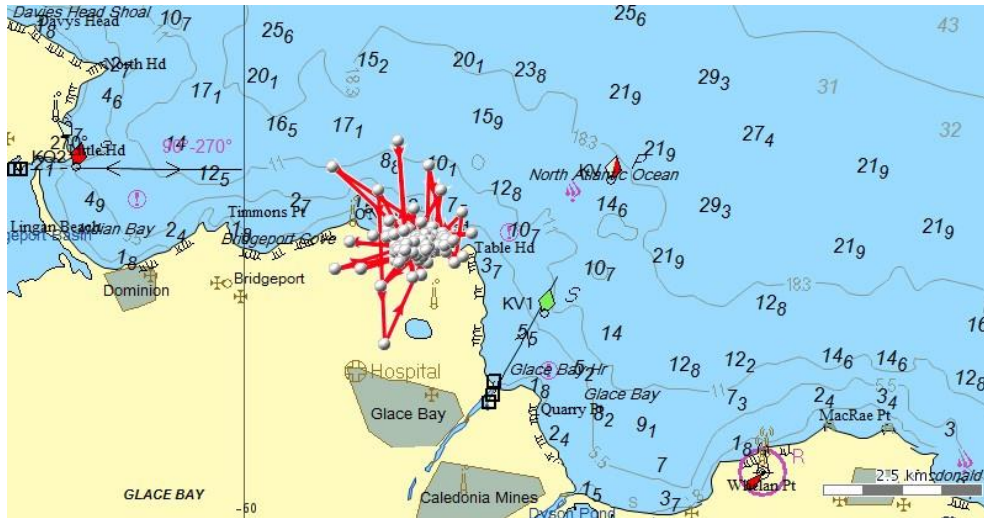

Current Satellite tag locations September 1, 2015 (9:30 am):

- 1.) Coordinates: 47°34'49" N and 60°07'06" W – This tag has stopped communicating with the satellite. The coordinates listed are the most recent prior to communication stopping.

- 2.) Coordinates: 47°54'53" N and 60°53'08" W - This tag has stopped communicating with the satellite. The coordinates listed are the most recent prior to communication stopping.

- 3.) Coordinates: 48°10'44" N and 63°49'29" W - This tag has stopped communicating with the satellite. The coordinates listed are the most recent prior to communication stopping.

- 4.) Coordinates: 48°10'48" N and 62°15'55" W - This tag has stopped communicating with the satellite. The coordinates listed are the most recent prior to communication stopping.

- 5.) Coordinates: $46^{\circ}13'05''$ N and $59^{\circ}57'53''$ W - This tag has stopped communicating with the satellite. The coordinates listed are the most recent prior to communication stopping.

- 6.) Coordinates: $47^{\circ}25'29''$ N and $60^{\circ}06'16''$ W

7.) Coordinates: 48°00'46" N and 62°37'26" W

8.) Coordinates: 46°41'56" N and 59°22'10" W

9.) Coordinates: 46°35'18" N and 61°45'59" W

Google Earth Image of all 4 satellite tags still transmitting: The ones located in the Sydney and Souris area have made it to land.