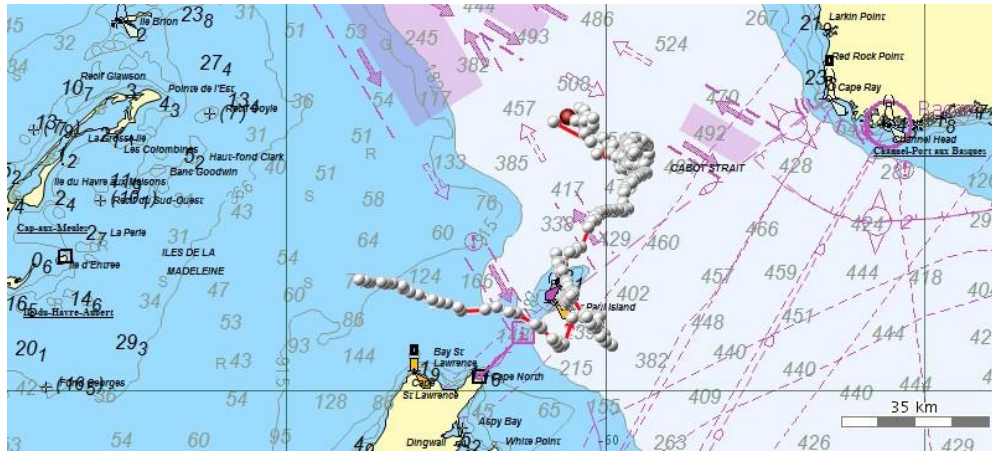

Current Satellite tag locations September 1, 2015 (9:30 am):

- 1.) Coordinates: 47°34'49" N and 60°07'06" W – This tag has stopped communicating with the satellite. The coordinates listed are the most recent prior to communication stopping.

- 2.) Coordinates: 47°54'53" N and 60°53'08" W - This tag has stopped communicating with the satellite. The coordinates listed are the most recent prior to communication stopping.

- 3.) Coordinates: 48°10'44" N and 63°49'29" W - This tag has stopped communicating with the satellite. The coordinates listed are the most recent prior to communication stopping.

- 4.) Coordinates: 48°10'48" N and 62°15'55" W - This tag has stopped communicating with the satellite. The coordinates listed are the most recent prior to communication stopping.

- 5.) Coordinates: $46^{\circ}13'05''$ N and $59^{\circ}57'53''$ W - This tag has stopped communicating with the satellite. The coordinates listed are the most recent prior to communication stopping.

- 6.) Coordinates: $47^{\circ}25'29''$ N and $60^{\circ}06'16''$ W

7.) Coordinates: 48°00'46" N and 62°37'26" W

8.) Coordinates: 46°41'56" N and 59°22'10" W

9.) Coordinates: 46°35'18" N and 61°45'59" W

Google Earth Image of all 4 satellite tags still transmitting: The ones located in the Sydney and Souris area have made it to land.